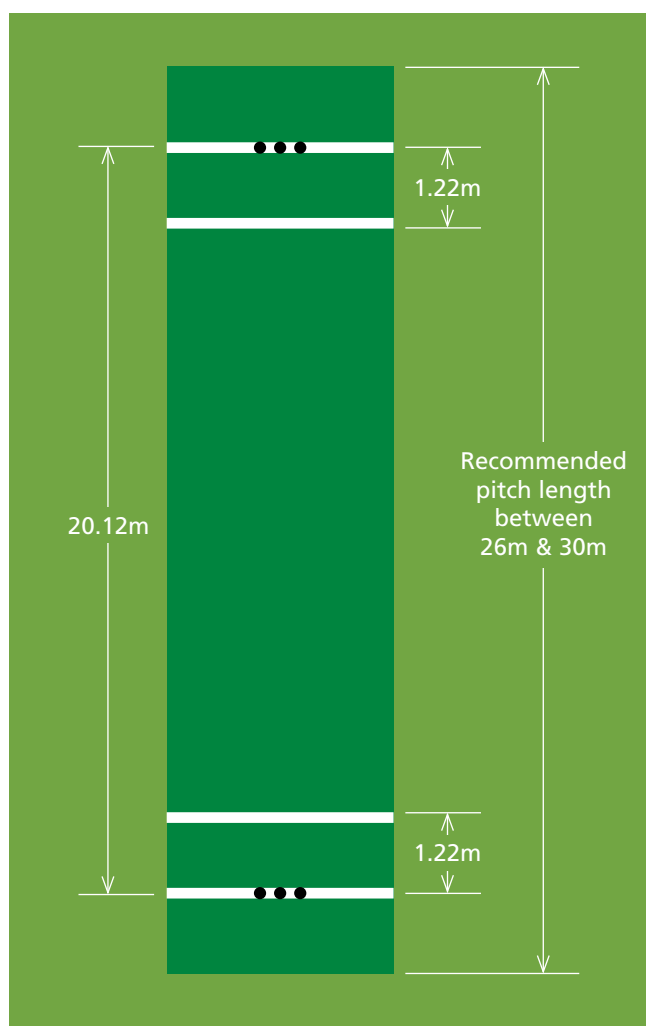

Shield Turf Commonly used by schools and clubs, it has a 9mm pile height and a 5 year manufacturer's UV degradation warranty.

Practice Turf As its name suggests it is used for practice nets/bays and enclosures, with a 9.5mm pile height and a 7 year manufacturer's UV degradation warranty.

All edges are tucked into the stump box for optimal performance. The grass is laid with a seam across the middle of the pitch, to allow for correct grass direction whilst bowling or batting.

CRICKET PITCH DIMENSIONS

Dimensions of the pitch

A typical cricket pitch has a length of 20.12m between each stump box. The width can vary from pitch to pitch, and the length varies from 26m to 30m in overall length. Available grass widths are as follows: 1.83m, 2.79m, 3.66m.

Outfield

International Suggested 64m to 68.68m radius requiring an area of approximately 1.5ha.
Pennant 68.68m radius from the centre of the pitch.
Junior 40m to 50m radius from the centre of the pitch.